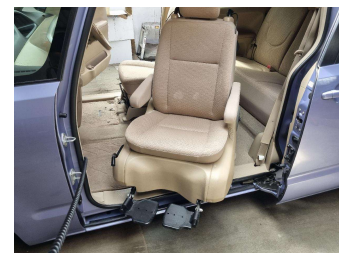

# 2005 Toyota Porte Welcab Mobility

Purchase Price

**\$14,895**

Includes GST, Registration & Licensing

Finance may be available on this vehicle. Ask one of our friendly staff for more information.

Gain peace of mind with Mechanical Breakdown Insurance. **Ask us how.**