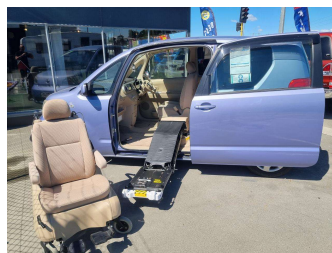

# 2005 Toyota Porte Welcab Mobility

Purchase Price

**\$14,895**

Includes GST, Registration & Licensing

Finance may be available on this vehicle. Ask one of our friendly staff for more information.

Gain peace of mind with Mechanical Breakdown Insurance. **Ask us how.**

## Top features

None Listed

Body Style

**3 door, Hatchback**

Odometer

**80,440 km**

Engine

**1496 cc, Internal Combustion**