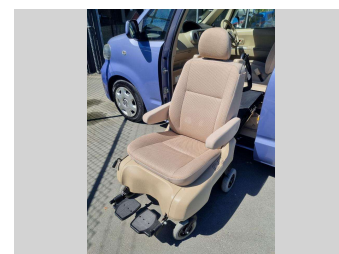

# 2005 Toyota Porte Welcab Mobility

Purchase Price

**\$14,895**

Includes GST, Registration & Licensing

Finance may be available on this vehicle. Ask one of our friendly staff for more information.

Gain peace of mind with Mechanical Breakdown Insurance. **Ask us how.**

## Top features

None Listed

Body Style

**3 door, Hatchback**

Odometer

**80,440 km**

Engine

**1496 cc, Internal Combustion**