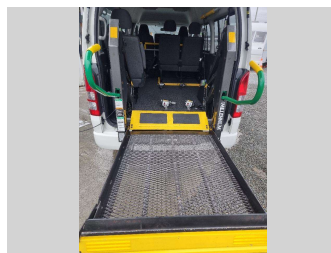

2010 Toyota Regius Hiace Wheelchair/ Disability

Purchase Price **$25,895**
Includes GST, Registration & Licensing

Finance may be available on this vehicle. Ask one of our friendly staff for more information.

Gain peace of mind with Mechanical Breakdown Insurance. **Ask us how.**

1. **Top features**
2. » Air Conditioning
   - » Bluetooth
   - » Central Locking
   - » Chain driven (no cambelt to change)
   - » Electric Windows
   - » Power Steering
   - » Power Windows
   - » Rear Wiper
   - » Wheel Chair Ramp

Body Style
5 door, People Movers

Odometer
123,000 km

Engine
1990 cc, Internal Combustion

Fuel Type
Petrol

Transmission
Auto, Rear Wheel

Wheels
-

VIN
7AT0H63TX18127239

Interior
Blue-Grey, Cloth

Safety
-

Reg No.
LNM776

Ext Colour
White

History
Ex-Overseas, 3 owners

Seats
7 seats

CO2 Emissions
-

Energy Economy
-

Stock ID: 2586

Access Autos | Phone 03 688 2226 ~ 021 365 046 | Email sales@accessautos.co.nz
225 Hilton Highway, Washdyke, Timaru 7910, New Zealand
www.accessautos.co.nz