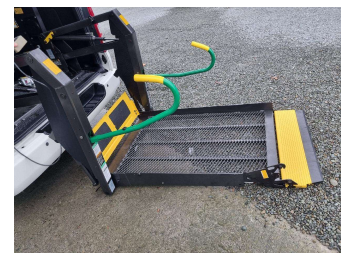

2010 Toyota Regius Hiace Wheelchair/ Disability

Purchase Price **$25,895**
Includes GST, Registration & Licensing

Finance may be available on this vehicle. Ask one of our friendly staff for more information.

Gain peace of mind with Mechanical Breakdown Insurance. **Ask us how.**

1. **Top features**
2. » Air Conditioning
   - » Bluetooth
   - » Central Locking
   - » Chain driven (no cambelt to change)
   - » Electric Windows
   - » Power Steering
   - » Power Windows
   - » Rear Wiper
   - » Wheel Chair Ramp

Body Style
5 door, People Movers

Odometer
123,000 km

Engine
1990 cc, Internal Combustion

Fuel Type
Petrol

Transmission
Auto, Rear Wheel

Wheels
-

VIN
7AT0H63TX18127239

Interior
Blue-Grey, Cloth

Safety
-

Reg No.
LNM776

Ext Colour
White

History
Ex-Overseas, 3 owners

Seats
7 seats

CO2 Emissions
-

Energy Economy
-

Stock ID: 2586

Access Autos | Phone 03 688 2226 ~ 021 365 046 | Email sales@accessautos.co.nz
225 Hilton Highway, Washdyke, Timaru 7910, New Zealand
www.accessautos.co.nz