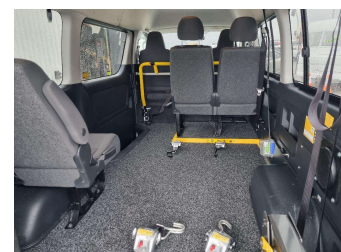

2010 Toyota Regius Hiace Wheelchair/ Disability

Purchase Price **\$25,895**
Includes GST, Registration & Licensing

Finance may be available on this vehicle. Ask one of our friendly staff for more information.

Gain peace of mind with Mechanical Breakdown Insurance. **Ask us how.**

- Top features**
- » Air Conditioning
 - » Bluetooth
 - » Central Locking
 - » Chain driven (no cambelt to change)
 - » Electric Windows
 - » Power Steering
 - » Power Windows
 - » Rear Wiper
 - » Wheel Chair Ramp

Body Style
5 door, People Movers

Odometer
123,000 km

Engine
1990 cc, Internal Combustion

Fuel Type
Petrol

Transmission
Auto, Rear Wheel

Wheels
-

VIN
7AT0H63TX18127239

Interior
Blue-Grey, Cloth