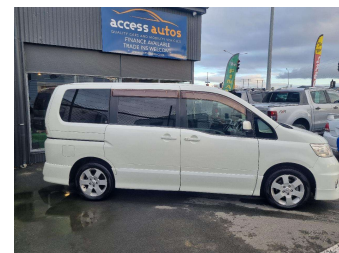

2007 Nissan Serena

Purchase Price **\$7,895**
Includes GST, Registration & Licensing

Finance may be available on this vehicle. Ask one of our friendly staff for more information.

Gain peace of mind with Mechanical Breakdown Insurance. **Ask us how.**

Top features
None Listed

Body Style
Station Wagon

Odometer
182,484 km

Engine
1997 cc, Internal Combustion

Fuel Type
Petrol

Transmission
CVT

Wheels
-

VIN
7AT0DH3FX19018298

Interior
-

Safety

Based on 2024 VSRR rating

Reg No.
MQJ350

Ext Colour
White

History
Ex-Overseas, 2 owners

Seats
8 seats

CO2 Emissions
★ ★ ★ ☆ ☆ ☆
218 grams/km