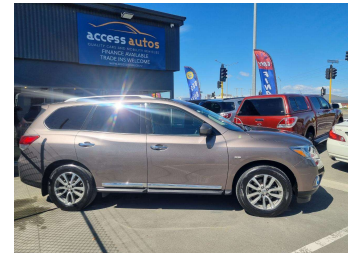

2013 Nissan Pathfinder TI 3.5P4WD6CVT/SW5D7

Purchase Price **\$19,895**
Includes GST, Registration & Licensing

Finance may be available on this vehicle. Ask one of our friendly staff for more information.

Gain peace of mind with Mechanical Breakdown Insurance. **Ask us how.**

- Top features**
- » 3 Diagonal Rear Seat B...
 - » 4WD Lock Switch
 - » 7 Seater
 - » Air Bags
 - » Air Conditioning
 - » Alloy Wheels
 - » Black Leather Seats
 - » Bluetooth Hands Free
 - » CD Player
 - » Central Locking
 - » Chain Driven
 - » Child seat anchor poin...
 - » Detachable Towbar
 - » Digital Display
 - » Electric Mirrors
 - » Electric Seats
 - » Electric Windows
 - » Engine Push Start Butt...

Body Style
5 door, Station Wagon

Odometer
115,000 km

Engine
3498 cc, Internal Combustion

Fuel Type
Petrol

Transmission
CVT, 2WD/4WD

Wheels
-

VIN
5N1AR2MM4EC610553

Interior
Black, Leather