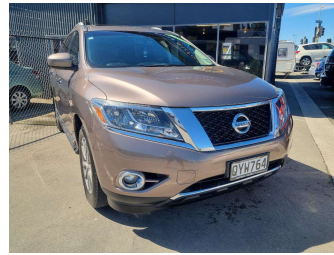

2013 Nissan Pathfinder TI 3.5P4WD6CVT/SW5D7

Purchase Price **\$19,895**
Includes GST, Registration & Licensing

Finance may be available on this vehicle. Ask one of our friendly staff for more information.

Gain peace of mind with Mechanical Breakdown Insurance. **Ask us how.**

- Top features**
- » 3 Diagonal Rear Seat B...
 - » 4WD Lock Switch
 - » 7 Seater
 - » Air Bags
 - » Air Conditioning
 - » Alloy Wheels
 - » Black Leather Seats
 - » Bluetooth Hands Free
 - » CD Player
 - » Central Locking
 - » Chain Driven
 - » Child seat anchor poin...
 - » Detachable Towbar
 - » Digital Display
 - » Electric Mirrors
 - » Electric Seats
 - » Electric Windows
 - » Engine Push Start Butt...

Body Style
5 door, Station Wagon

Odometer
115,000 km

Engine
3498 cc, Internal Combustion

Fuel Type
Petrol

Transmission
CVT, 2WD/4WD

Wheels
-

VIN
5N1AR2MM4EC610553

Interior
Black, Leather