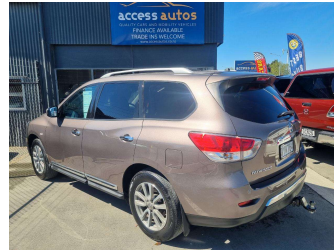

2013 Nissan Pathfinder TI 3.5P4WD6CVT/SW5D7

Purchase Price **\$19,895**
Includes GST, Registration & Licensing

Finance may be available on this vehicle. Ask one of our friendly staff for more information.

Gain peace of mind with Mechanical Breakdown Insurance. **Ask us how.**

- Top features**
- » 3 Diagonal Rear Seat B...
 - » 4WD Lock Switch
 - » 7 Seater
 - » Air Bags
 - » Air Conditioning
 - » Alloy Wheels
 - » Black Leather Seats
 - » Bluetooth Hands Free
 - » CD Player
 - » Central Locking
 - » Chain Driven
 - » Child seat anchor poin...
 - » Detachable Towbar
 - » Digital Display
 - » Electric Mirrors
 - » Electric Seats
 - » Electric Windows
 - » Engine Push Start Butt...

Body Style
5 door, Station Wagon

Odometer
115,000 km

Engine
3498 cc, Internal Combustion

Fuel Type
Petrol

Transmission
CVT, 2WD/4WD

Wheels
-

VIN
5N1AR2MM4EC610553

Interior
Black, Leather