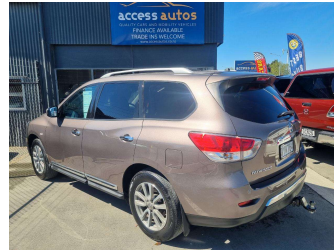

2013 Nissan Pathfinder TI 3.5P4WD6CVT/SW5D7

Purchase Price **\$21,895**
Includes GST, Registration & Licensing

Finance may be available on this vehicle. Ask one of our friendly staff for more information.

Gain peace of mind with Mechanical Breakdown Insurance. **Ask us how.**

- Top features**
- » 3 Diagonal Rear Seat B...
 - » 4WD Lock Switch
 - » 7 Seater
 - » Air Bags
 - » Air Conditioning
 - » Alloy Wheels
 - » Black Leather Seats
 - » Bluetooth Hands Free
 - » CD Player
 - » Central Locking
 - » Chain Driven
 - » Child seat anchor poin...
 - » Detachable Towbar
 - » Digital Display
 - » Electric Mirrors
 - » Electric Seats
 - » Electric Windows
 - » Engine Push Start Butt...

Body Style
5 door, Station Wagon

Odometer
115,000 km

Engine
3498 cc, Internal Combustion

Fuel Type
Petrol

Transmission
CVT, 2WD/4WD

Wheels
-

VIN
5N1AR2MM4EC610553

Interior
Black, Leather