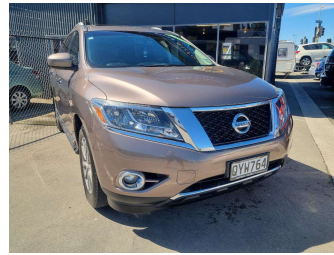

2013 Nissan Pathfinder TI 3.5P4WD6CVT/SW5D7

Purchase Price **\$21,895**
Includes GST, Registration & Licensing

Finance may be available on this vehicle. Ask one of our friendly staff for more information.

Gain peace of mind with Mechanical Breakdown Insurance. **Ask us how.**

- Top features**
- » 3 Diagonal Rear Seat B...
 - » 4WD Lock Switch
 - » 7 Seater
 - » Air Bags
 - » Air Conditioning
 - » Alloy Wheels
 - » Black Leather Seats
 - » Bluetooth Hands Free
 - » CD Player
 - » Central Locking
 - » Chain Driven
 - » Child seat anchor poin...
 - » Detachable Towbar
 - » Digital Display
 - » Electric Mirrors
 - » Electric Seats
 - » Electric Windows
 - » Engine Push Start Butt...

Body Style
5 door, Station Wagon

Odometer
115,000 km

Engine
3498 cc, Internal Combustion

Fuel Type
Petrol

Transmission
CVT, 2WD/4WD

Wheels
-

VIN
5N1AR2MM4EC610553

Interior
Black, Leather