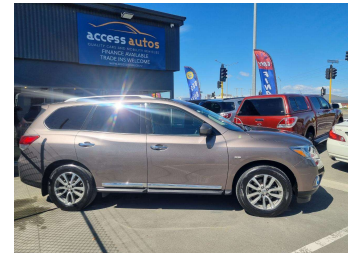

2013 Nissan Pathfinder TI 3.5P4WD6CVT/SW5D7

Purchase Price **\$21,895**
Includes GST, Registration & Licensing

Finance may be available on this vehicle. Ask one of our friendly staff for more information.

Gain peace of mind with Mechanical Breakdown Insurance. **Ask us how.**

- Top features**
- » 3 Diagonal Rear Seat B...
 - » 4WD Lock Switch
 - » 7 Seater
 - » Air Bags
 - » Air Conditioning
 - » Alloy Wheels
 - » Black Leather Seats
 - » Bluetooth Hands Free
 - » CD Player
 - » Central Locking
 - » Chain Driven
 - » Child seat anchor poin...
 - » Detachable Towbar
 - » Digital Display
 - » Electric Mirrors
 - » Electric Seats
 - » Electric Windows
 - » Engine Push Start Butt...

Body Style
5 door, Station Wagon

Odometer
115,000 km

Engine
3498 cc, Internal Combustion

Fuel Type
Petrol

Transmission
CVT, 2WD/4WD

Wheels
-

VIN
5N1AR2MM4EC610553

Interior
Black, Leather