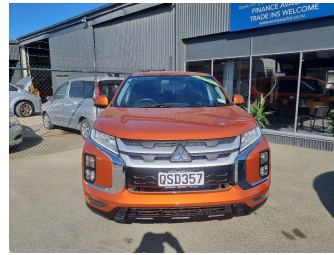

2021 Mitsubishi Asx LS 2.0P/CVT

Purchase Price

Includes GST, Registration & Licensing

\$18,985

Finance may be available on this vehicle. Ask one of our friendly staff for more information.

Gain peace of mind with Mechanical Breakdown Insurance. **Ask us how.**

Body Style
5 door, Station Wagon

Odometer
81,523 km

Engine
1998 cc, Internal Combustion

Fuel Type
Petrol

Transmission
CVT, Front Wheel

Wheels
-

VIN
JMFXTGA2WMU013828

Interior
Black, Cloth

Safety
-

Reg No.
QSD357

Ext Colour
Orange

History
NZ New, 4 owners

Seats
5 seats

CO2 Emissions
-

Energy Economy
-

Stock ID: 2599