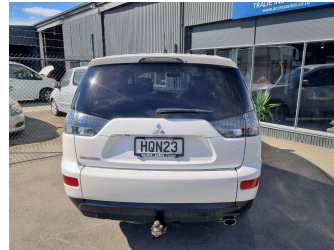

2007 Mitsubishi Outlander

Purchase Price

\$8,985

Includes GST, Registration & Licensing

Finance may be available on this vehicle. Ask one of our friendly staff for more information.

Gain peace of mind with Mechanical Breakdown Insurance. **Ask us how.**

Top features

- » 16 Valve
- » ABS Braking
- » Chain Driven

Body Style

5 door, Station Wagon

Odometer

196,410 km

Engine

2350 cc, Internal Combustion

Fuel Type

Petrol

Transmission

CVT, 2WD/4WD

Wheels

-

VIN

7AT0CJ3MX14103929