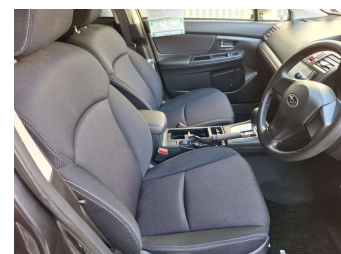

# 2012 Subaru Impreza 1.6 AWD

**Purchase Price** **\$11,895**  
Includes GST, Registration & Licensing

Finance may be available on this vehicle. Ask one of our friendly staff for more information.

Gain peace of mind with Mechanical Breakdown Insurance. **Ask us how.**

- Top features**
- » 4WD
  - » ABS Braking
  - » Air Bags
  - » Air Conditioning
  - » Alloy Wheels
  - » Central Locking
  - » Chain Driven
  - » Child seat anchor poin...
  - » Digital Display
  - » Electric Mirrors
  - » Electric Windows
  - » Power Windows
  - » Rear Wiper
  - » Remote locking
  - » Reverse Camera
  - » Stability Control
  - » VVT-I

Body Style  
**Hatchback**

Odometer  
**79,890 km**

Engine  
**1599 cc, Internal Combustion**

Fuel Type  
**Petrol**

Transmission  
**Auto, 2WD/4WD**

Wheels  
-

VIN  
**7AT0GF09X24008017**

Interior  
-