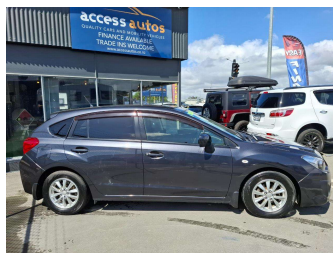

# 2012 Subaru Impreza 1.6 AWD

**Purchase Price** **\$11,895**  
Includes GST, Registration & Licensing

Finance may be available on this vehicle. Ask one of our friendly staff for more information.

Gain peace of mind with Mechanical Breakdown Insurance. **Ask us how.**

Body Style  
**Hatchback**

Odometer  
**79,890 km**

Engine  
**1599 cc, Internal Combustion**

Fuel Type  
**Petrol**

Transmission  
**Auto, 2WD/4WD**

Wheels  
-

VIN  
**7AT0GF09X24008017**

Interior  
-