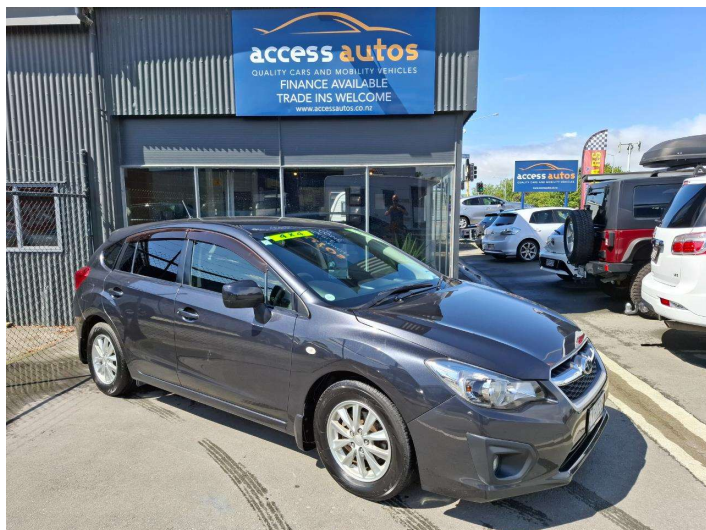

# 2012 Subaru Impreza 1.6 AWD

**Purchase Price** **\$11,895**  
Includes GST, Registration & Licensing

Finance may be available on this vehicle. Ask one of our friendly staff for more information.

Gain peace of mind with Mechanical Breakdown Insurance. **Ask us how.**

- Top features**
- » 4WD
  - » ABS Braking
  - » Air Bags
  - » Air Conditioning
  - » Alloy Wheels
  - » Central Locking
  - » Chain Driven
  - » Child seat anchor poin...
  - » Digital Display
  - » Electric Mirrors
  - » Electric Windows
  - » Power Windows
  - » Rear Wiper
  - » Remote locking
  - » Reverse Camera
  - » Stability Control
  - » VVT-I

Body Style  
**Hatchback**

Odometer  
**79,890 km**

Engine  
**1599 cc, Internal Combustion**

Fuel Type  
**Petrol**

Transmission  
**Auto, 2WD/4WD**

Wheels  
-

VIN  
**7AT0GF09X24008017**

Interior  
-