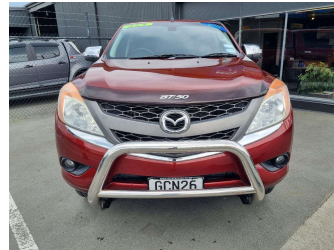

# 2011 Mazda Bt-50 4WD LTD D/C W/S 6AT

**Purchase Price** **\$25,895**  
Includes GST, Registration & Licensing

Finance may be available on this vehicle. Ask one of our friendly staff for more information.

Body Style  
**4 door, Ute**

Odometer  
**201,800 km**

Engine  
**3196 cc, Internal Combustion**

Fuel Type  
**Diesel**

Transmission  
**Automatic, 2WD/4WD**

Wheels  
-

VIN  
**MM0UP0YF100102128**

Interior  
**Black, Leather**