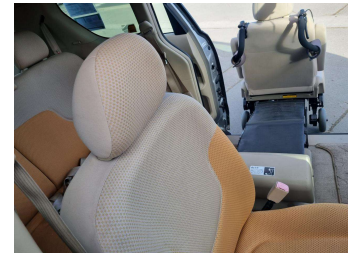

2005 Toyota Porte Welcab Mobility

Purchase Price

$13,895

Includes GST, Registration & Licensing

Finance may be available on this vehicle. Ask one of our friendly staff for more information.

Gain peace of mind with Mechanical Breakdown Insurance. **Ask us how.**

Top features

- » 16 Valve
- » 2 X Remote Keys
- » ABS Braking
- » Air Conditioning
- » Cam Chain (No Cambelt...)
- » Central Locking
- » Drivers & Passenger Ai...
- » High seating position
- » Power Seat
- » Power Sliding Side Doo...
- » Power Steering
- » Power Windows

Body Style

3 door, Hatchback

Odometer

61,000 km

Engine

1298 cc

Fuel Type

Petrol

Transmission

Automatic, Front Wheel

Wheels

-

VIN

7AT0H64WX10033757

Interior

Beige, Cloth

Safety

Based on 2024 VSRR rating

Reg No.

FTF678

Ext Colour

Silver

History

Ex-Overseas, 9 owners

Seats

4 seats

CO2 Emissions

★★★★☆

176 grams/km

Energy Economy

★★★☆☆

Annual fuel cost of $2,900

7.4L per 100km

Cost per year is an estimate based on petrol price of $2.80 per litre and an average distance of 14000 km. Emissions and Energy Economy figures standardised to 3P WLTP.

Stock ID: 2277

Access Autos | Phone 03 688 2226 ~ 027 688 2226 | Email sales@accessautos.co.nz
225 Hilton Highway, Washdyke, Timaru 7910, New Zealand
www.accessautos.co.nz