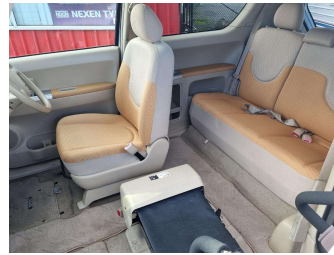

2005 Toyota Porte Welcab Mobility

Purchase Price

\$13,895

Includes GST, Registration & Licensing

Finance may be available on this vehicle. Ask one of our friendly staff for more information.

Gain peace of mind with Mechanical Breakdown Insurance. **Ask us how.**

Top features

- » 16 Valve
- » 2 X Remote Keys
- » ABS Braking
- » Air Conditioning
- » Cam Chain (No Cambelt...)
- » Central Locking
- » Drivers & Passenger Ai...
- » High seating position
- » Power Seat
- » Power Sliding Side Doo...
- » Power Steering
- » Power Windows