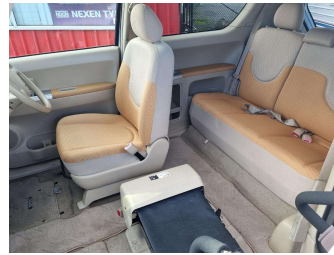

2005 Toyota Porte Welcab Mobility

Purchase Price **\$13,895**
Includes GST, Registration & Licensing

Finance may be available on this vehicle. Ask one of our friendly staff for more information.

Gain peace of mind with Mechanical Breakdown Insurance. **Ask us how.**

- Top features**
- » 16 Valve
 - » 2 X Remote Keys
 - » ABS Braking
 - » Air Conditioning
 - » Cam Chain (No Cambelt...)
 - » Central Locking
 - » Drivers & Passenger Ai...
 - » High seating position
 - » Power Seat
 - » Power Sliding Side Doo...
 - » Power Steering
 - » Power Windows

Body Style
3 door, Hatchback

Odometer
61,000 km

Engine
1298 cc

Fuel Type
Petrol

Transmission
Automatic, Front Wheel

Wheels
-

VIN
7AT0H64WX10033757

Interior
Beige, Cloth