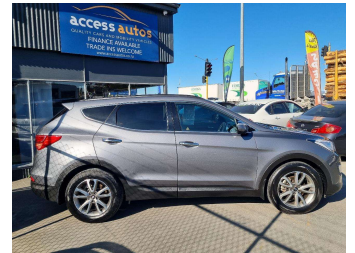

2013 Hyundai Santa FE elite 7 Seater

Purchase Price

\$17,895

Includes GST, Registration & Licensing

Finance may be available on this vehicle. Ask one of our friendly staff for more information.

Gain peace of mind with Mechanical Breakdown Insurance. **Ask us how.**

Top features

- » ABS Braking
- » Air Conditioning
- » Airbags
- » Alloy Wheels
- » AWD
- » Black Leather Seats
- » Bluetooth
- » Chain Driven
- » Child Seat Anchor Poin...
- » Curtain Airbags
- » Daytime Running Lights
- » Detachable Towbar
- » Digital Display
- » Electric Mirrors
- » Electric Seats
- » Electric Windows
- » Front, Side & Curtain...
- » Front, Side, Curtain A...

Body Style

4 door, Station Wagon

Odometer

176,577 km

Engine

2199 cc, Internal Combustion

Fuel Type

Diesel