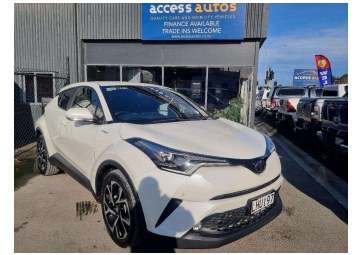

# 2018 Toyota C-Hr 1.2PT/CVT

Purchase Price

**\$19,895**

Includes GST, Registration & Licensing

Finance may be available on this vehicle. Ask one of our friendly staff for more information.

Gain peace of mind with Mechanical Breakdown Insurance. **Ask us how.**

## Top features

- » 16 Valve
- » 18 inch alloy wheels
- » 2 X Remote Keys
- » Abs
- » ABS Braking
- » Adaptive Cruise Contro...
- » Blind Spot Warning
- » Center Shoulder Belt I...
- » Central Locking
- » Chain Driven
- » Child seat anchor poin...
- » Climate Control
- » Cruise Control
- » Curtain Airbags
- » Daytime Running Lights
- » Digital Display
- » Driver & passingers ai...
- » GPS Navigation with Bl...

Body Style

**5 door, Station Wagon**

Odometer

**109,600 km**

Engine

**1197 cc, Internal Combustion**

Fuel Type

**Petrol**