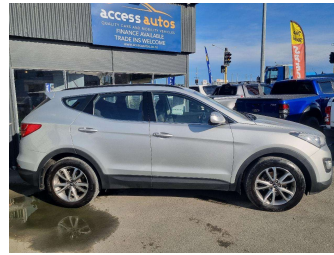

2013 Hyundai SantaFe 2.2D AWD 5 Seat

Purchase Price **\$14,895**
Includes GST, Registration & Licensing

Finance may be available on this vehicle. Ask one of our friendly staff for more information.

Gain peace of mind with Mechanical Breakdown Insurance. **Ask us how.**

- Top features**
- » 4WD
 - » ABS Braking
 - » Air Conditioning
 - » Alloy Wheels
 - » Central Locking
 - » Chain Driven
 - » Child seat anchor poin...
 - » Cloth Seats
 - » Cruise Control
 - » Curtain Airbags
 - » Diesel intercooled tur...
 - » Digital Display
 - » Dual Heated Seats
 - » Electric Mirrors
 - » Electric Windows
 - » Front, Side, Curtain A...
 - » Height Adjustable Driv...
 - » Power Steering

Body Style
5 door, Station Wagon

Odometer
214,916 km

Engine
2199 cc, Internal Combustion

Fuel Type
Diesel

Transmission
Automatic

Wheels
-

VIN
KMHST81XSDU171154

Interior
Blue-Grey, Cloth