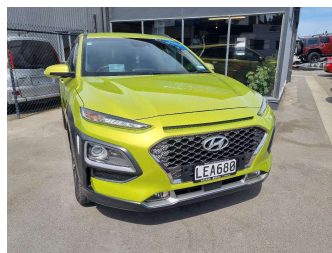

2018 Hyundai Kona OS 2.0 2WD ELITE 2.0

Purchase Price **\$19,895**
Includes GST, Registration & Licensing

Finance may be available on this vehicle. Ask one of our friendly staff for more information.

Gain peace of mind with Mechanical Breakdown Insurance. **Ask us how.**

Body Style
4 door, Station Wagon

Odometer
120,490 km

Engine
1999 cc, Internal Combustion

Fuel Type
Petrol

Transmission
Automatic, Front Wheel

Wheels
-

VIN
KMHK581AMJU051947

Interior
Black, Leather