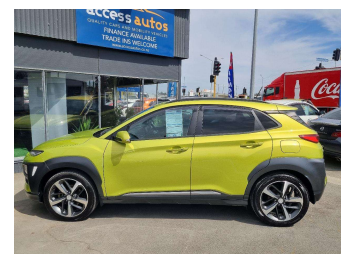

2018 Hyundai Kona OS 2.0 2WD ELITE 2.0

Purchase Price **\$19,895**
Includes GST, Registration & Licensing

Finance may be available on this vehicle. Ask one of our friendly staff for more information.

Gain peace of mind with Mechanical Breakdown Insurance. **Ask us how.**

Body Style
4 door, Station Wagon

Odometer
120,490 km

Engine
1999 cc, Internal Combustion

Fuel Type
Petrol

Transmission
Automatic, Front Wheel

Wheels
-

VIN
KMHK581AMJU051947

Interior
Black, Leather

Safety
-

Reg No.
LEA680

Ext Colour
Yellow

History
NZ New, 1 owner

Seats
5 seats

CO2 Emissions
-

Energy Economy
-

Stock ID: **2601**