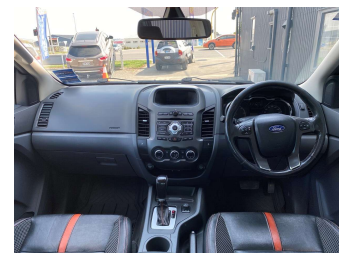

2013 Ford Ranger 3.2TD WILDTRAK 4X4 A

Purchase Price

$29,895

Includes GST, Registration & Licensing

Finance may be available on this vehicle. Ask one of our friendly staff for more information.

Gain peace of mind with Mechanical Breakdown Insurance. **Ask us how.**

Top features

- » 4WD
- » Diesel Turbo
- » Hard Lid

Body Style

4 door, Ute

Odometer

170,418 km

Engine

3199 cc, Internal Combustion

Fuel Type

Diesel

Transmission

Automatic, 4WD

Wheels

-

VIN

MNAUMFF50DW179991

Interior

-

Safety

Based on 2024 VSRR rating

Reg No.

GWC694

Ext Colour

Silver

History

NZ New, 3 owners

Seats

5 seats

CO2 Emissions

☆☆☆☆☆☆

291 grams/km

Energy Economy

★☆☆☆☆

**Annual fuel cost of $4,120
10.9L per 100km**

Cost per year is an estimate based on diesel price of $2.00 per litre and an average distance of 14000 km. Includes Road User Charges (RUC). Emissions and Energy Economy figures standardised to 3P WLTP.

Stock ID: 2662

Access Autos | Phone 03 688 2226 ~ 027 688 2226 | Email sales@accessautos.co.nz
225 Hilton Highway, Washdyke, Timaru 7910, New Zealand
www.accessautos.co.nz