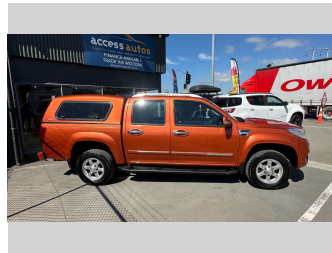

# 2017 Great Wall Steed 2.0D/6MT

**Purchase Price** **\$13,895**  
Includes GST, Registration & Licensing

Finance may be available on this vehicle. Ask one of our friendly staff for more information.

Gain peace of mind with Mechanical Breakdown Insurance. **Ask us how.**

**Top features**  
None Listed

Body Style  
**4 door, Ute**

Odometer  
**136,000 km**

Engine  
**1996 cc, Internal Combustion**

Fuel Type  
**Diesel**

Transmission  
**Manual**

Wheels  
-

VIN  
**LGWCBE18XHB613033**

Interior  
-

Safety  
-

Reg No.  
**KWC231**

Ext Colour  
**Orange**

History  
**NZ New, 3 owners**

Seats  
**5 seats**

CO2 Emissions  
-

Energy Economy  
-