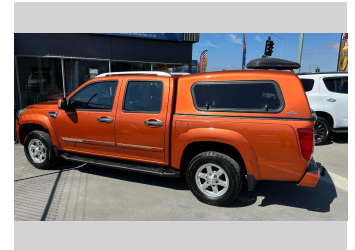

# 2017 Great Wall Steed 2.0D/6MT

**Purchase Price** **\$13,895**  
Includes GST, Registration & Licensing

Finance may be available on this vehicle. Ask one of our friendly staff for more information.

Gain peace of mind with Mechanical Breakdown Insurance. **Ask us how.**

**Top features**  
None Listed

Body Style  
**4 door, Ute**

Odometer  
**136,000 km**

Engine  
**1996 cc, Internal Combustion**

Fuel Type  
**Diesel**

Transmission  
**Manual**

Wheels  
-

VIN  
**LGWCBE18XHB613033**

Interior  
-

Safety  
-

Reg No.  
**KWC231**

Ext Colour  
**Orange**

History  
**NZ New, 3 owners**

Seats  
**5 seats**

CO2 Emissions  
-

Energy Economy  
-