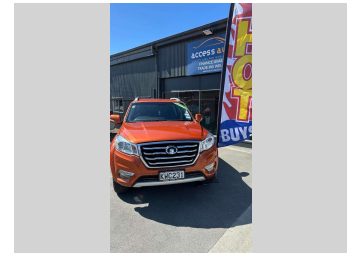

# 2017 Great Wall Steed 2.0D/6MT

**Purchase Price** **\$13,895**  
Includes GST, Registration & Licensing

Finance may be available on this vehicle. Ask one of our friendly staff for more information.

Gain peace of mind with Mechanical Breakdown Insurance. **Ask us how.**

**Top features**  
None Listed

Body Style  
**4 door, Ute**

Odometer  
**136,000 km**

Engine  
**1996 cc, Internal Combustion**

Fuel Type  
**Diesel**

Transmission  
**Manual**

Wheels  
-

VIN  
**LGWCBE18XHB613033**