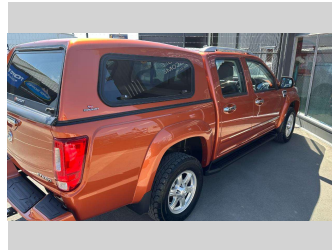

# 2017 Great Wall Steed 2.0D/6MT

**Purchase Price** **\$13,895**  
Includes GST, Registration & Licensing

Finance may be available on this vehicle. Ask one of our friendly staff for more information.

Gain peace of mind with Mechanical Breakdown Insurance. **Ask us how.**

**Top features**  
None Listed

Body Style  
**4 door, Ute**

Odometer  
**136,000 km**

Engine  
**1996 cc, Internal Combustion**

Fuel Type  
**Diesel**

Transmission  
**Manual**

Wheels  
-

VIN  
**LGWCBE18XHB613033**

Interior  
-

Safety  
-

Reg No.  
**KWC231**

Ext Colour  
**Orange**

History  
**NZ New, 3 owners**

Seats  
**5 seats**

CO2 Emissions  
-

Energy Economy  
-