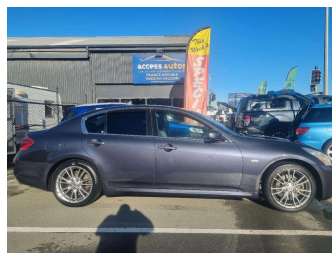

2006 Nissan Skyline

Purchase Price

\$8,985

Includes GST, Registration & Licensing

Finance may be available on this vehicle. Ask one of our friendly staff for more information.

Gain peace of mind with Mechanical Breakdown Insurance. **Ask us how.**

Top features

None Listed

Body Style

4 door, Sedan

Odometer

174,500 km

Engine

3490 cc, Internal Combustion

Fuel Type

Petrol

Transmission

Automatic, Rear Wheel

Wheels

-

VIN

7AT0DH12X17200517