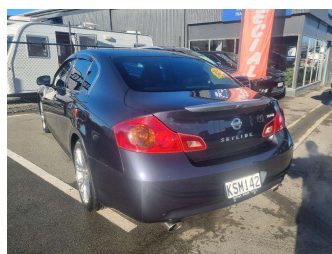

2006 Nissan Skyline

Purchase Price

\$8,985

Includes GST, Registration & Licensing

Finance may be available on this vehicle. Ask one of our friendly staff for more information.

Gain peace of mind with Mechanical Breakdown Insurance. **Ask us how.**

Top features

None Listed

Body Style

4 door, Sedan

Odometer

174,500 km

Engine

3490 cc, Internal Combustion

Fuel Type

Petrol

Transmission

Automatic, Rear Wheel

Wheels

-

VIN

7AT0DH12X17200517

Interior

-

Safety

-

Reg No.

KSM142

Ext Colour

Blue